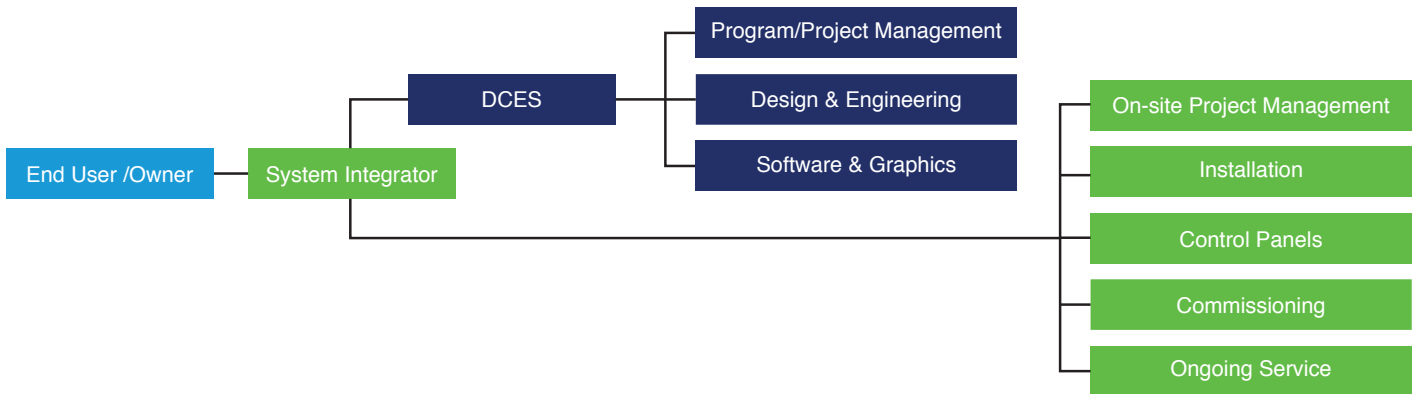

How do we do this?

We team up with our **SI network** to provide turnkey projects around the world that:

- Are **scalable and flexible** by application and customer location.
- **Provide consistency** in solution and delivery, from GUI development to engineering design services and system software development.
- Leverage Distech Controls' SI network for **rapid expansion into multiple regions**, while maintaining standards and repeatability
- Ideal for applications such as **commercial offices, data centers, government, healthcare, and retail**

Distech Controls Enterprise Solutions

Turnkey Solution

Support / Program Management

Master System Integrator