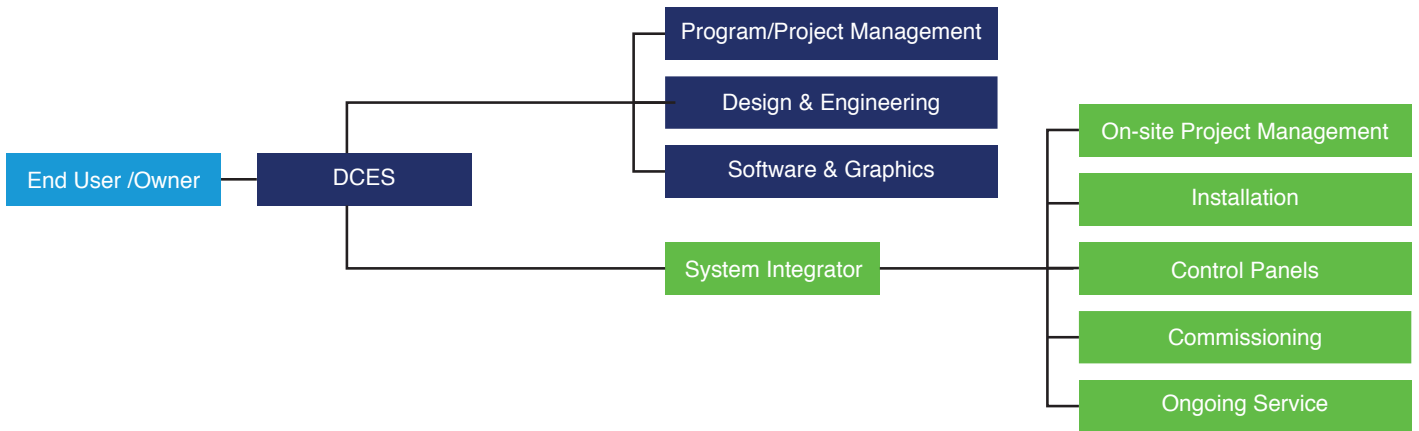

Distech Controls Enterprise Solutions

Turnkey Solution